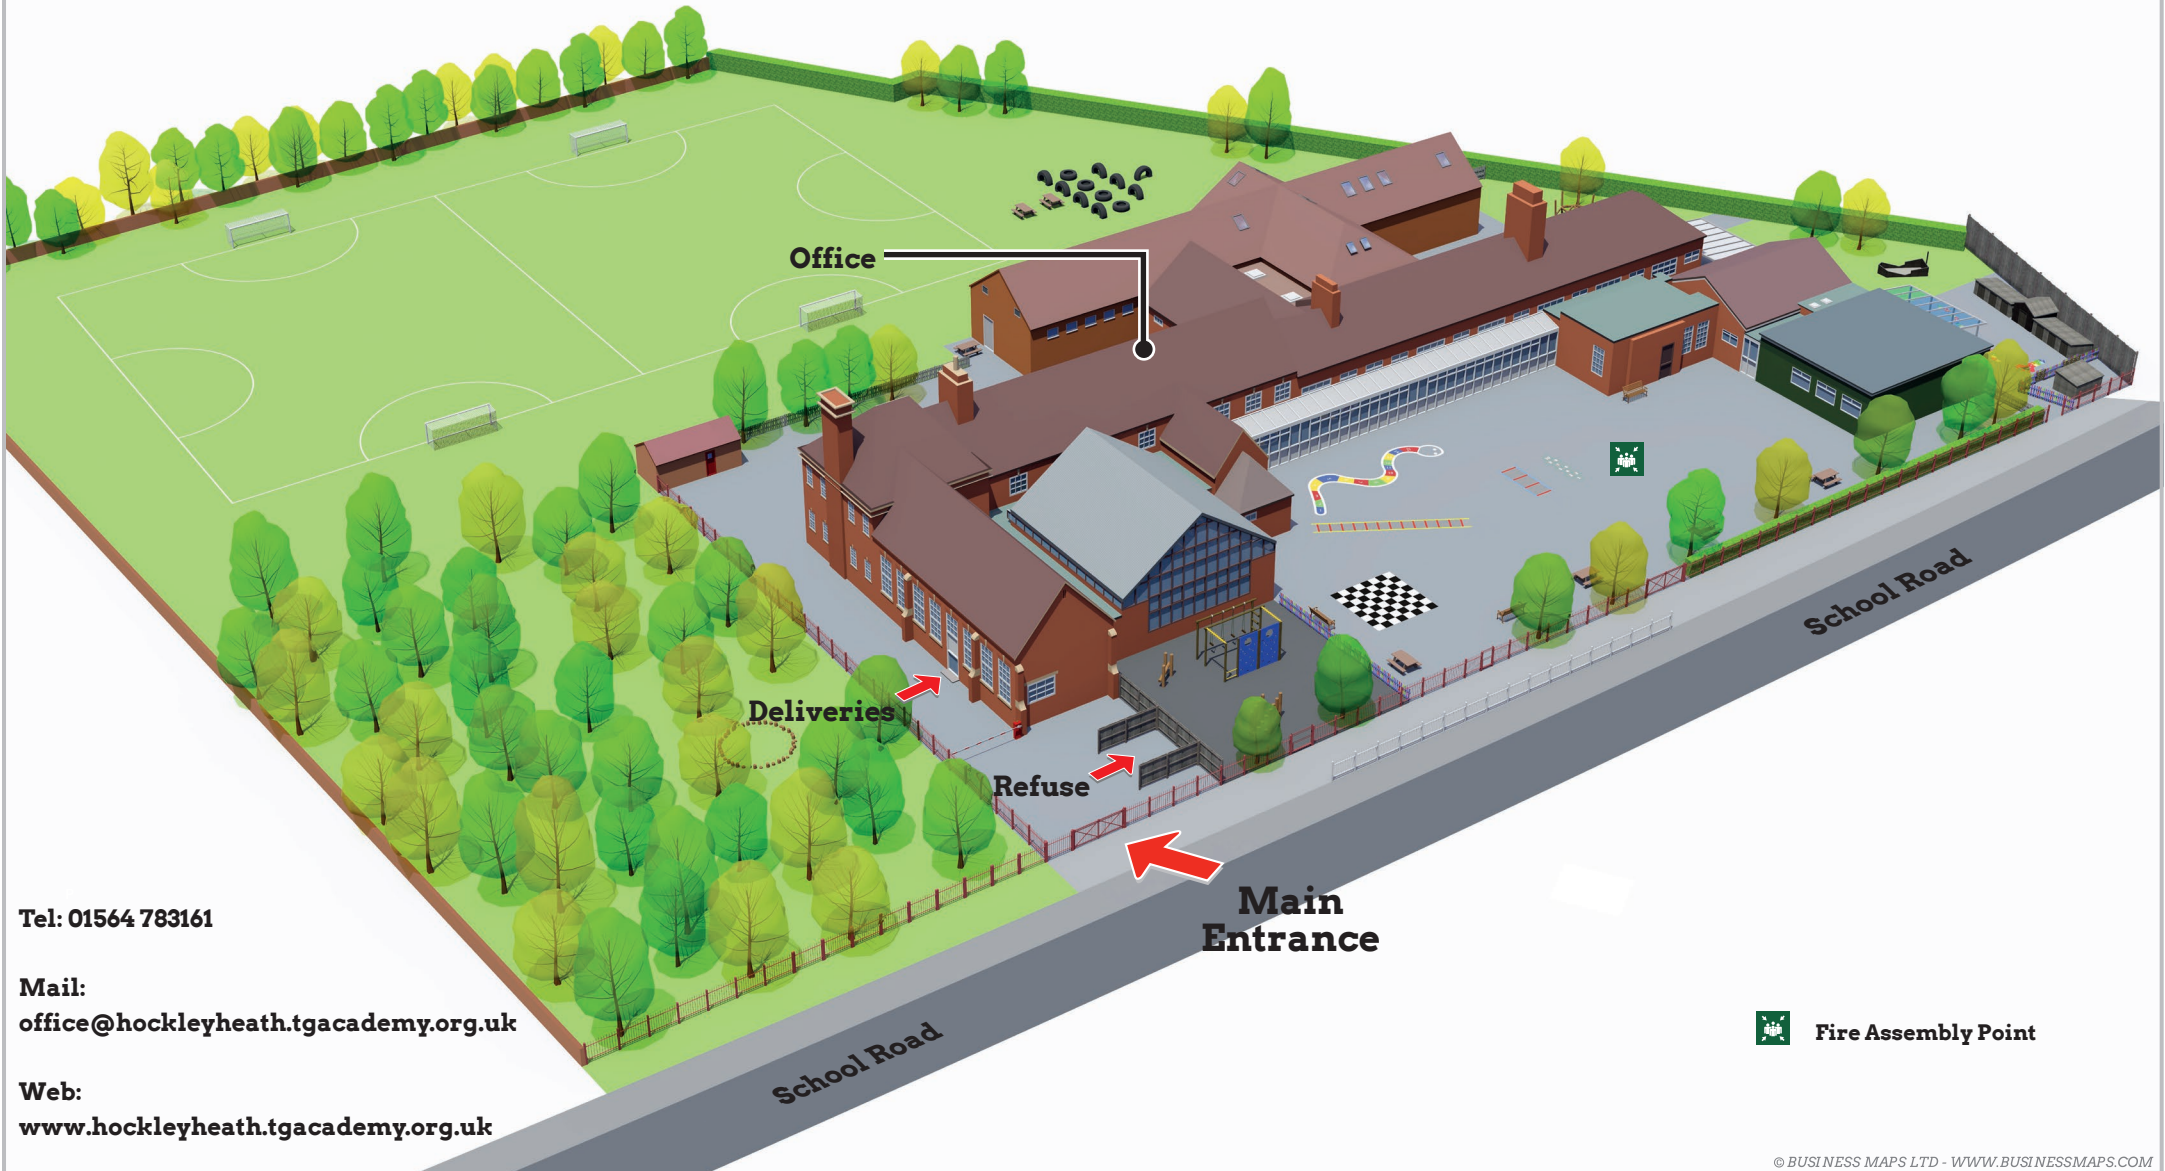

Tudor Grange Primary Academy
Hockley Heath

22 School Rd
Hockley Heath
Solihull B94 6RA

Tel: 01564 783161

Mail:
office@hockleyheath.tgacademy.org.uk

Web:
www.hockleyheath.tgacademy.org.uk